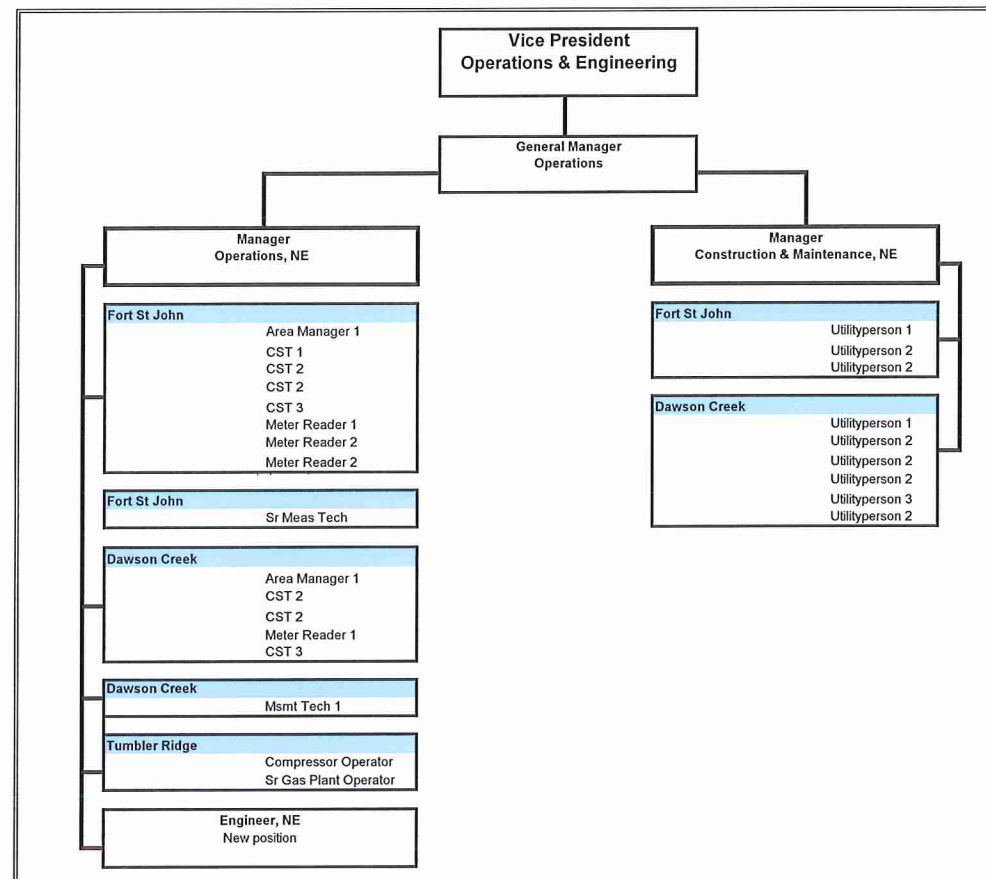

PNG Vancouver Organizational Structure

November 16, 2017

PNG Operations & Engineering Organizational Structure

CST = Customer Service Technician (Gas Fitter)
 CSR = Customer Service Representative
 O&C = Operations & Construction
 Msmt = Measurement