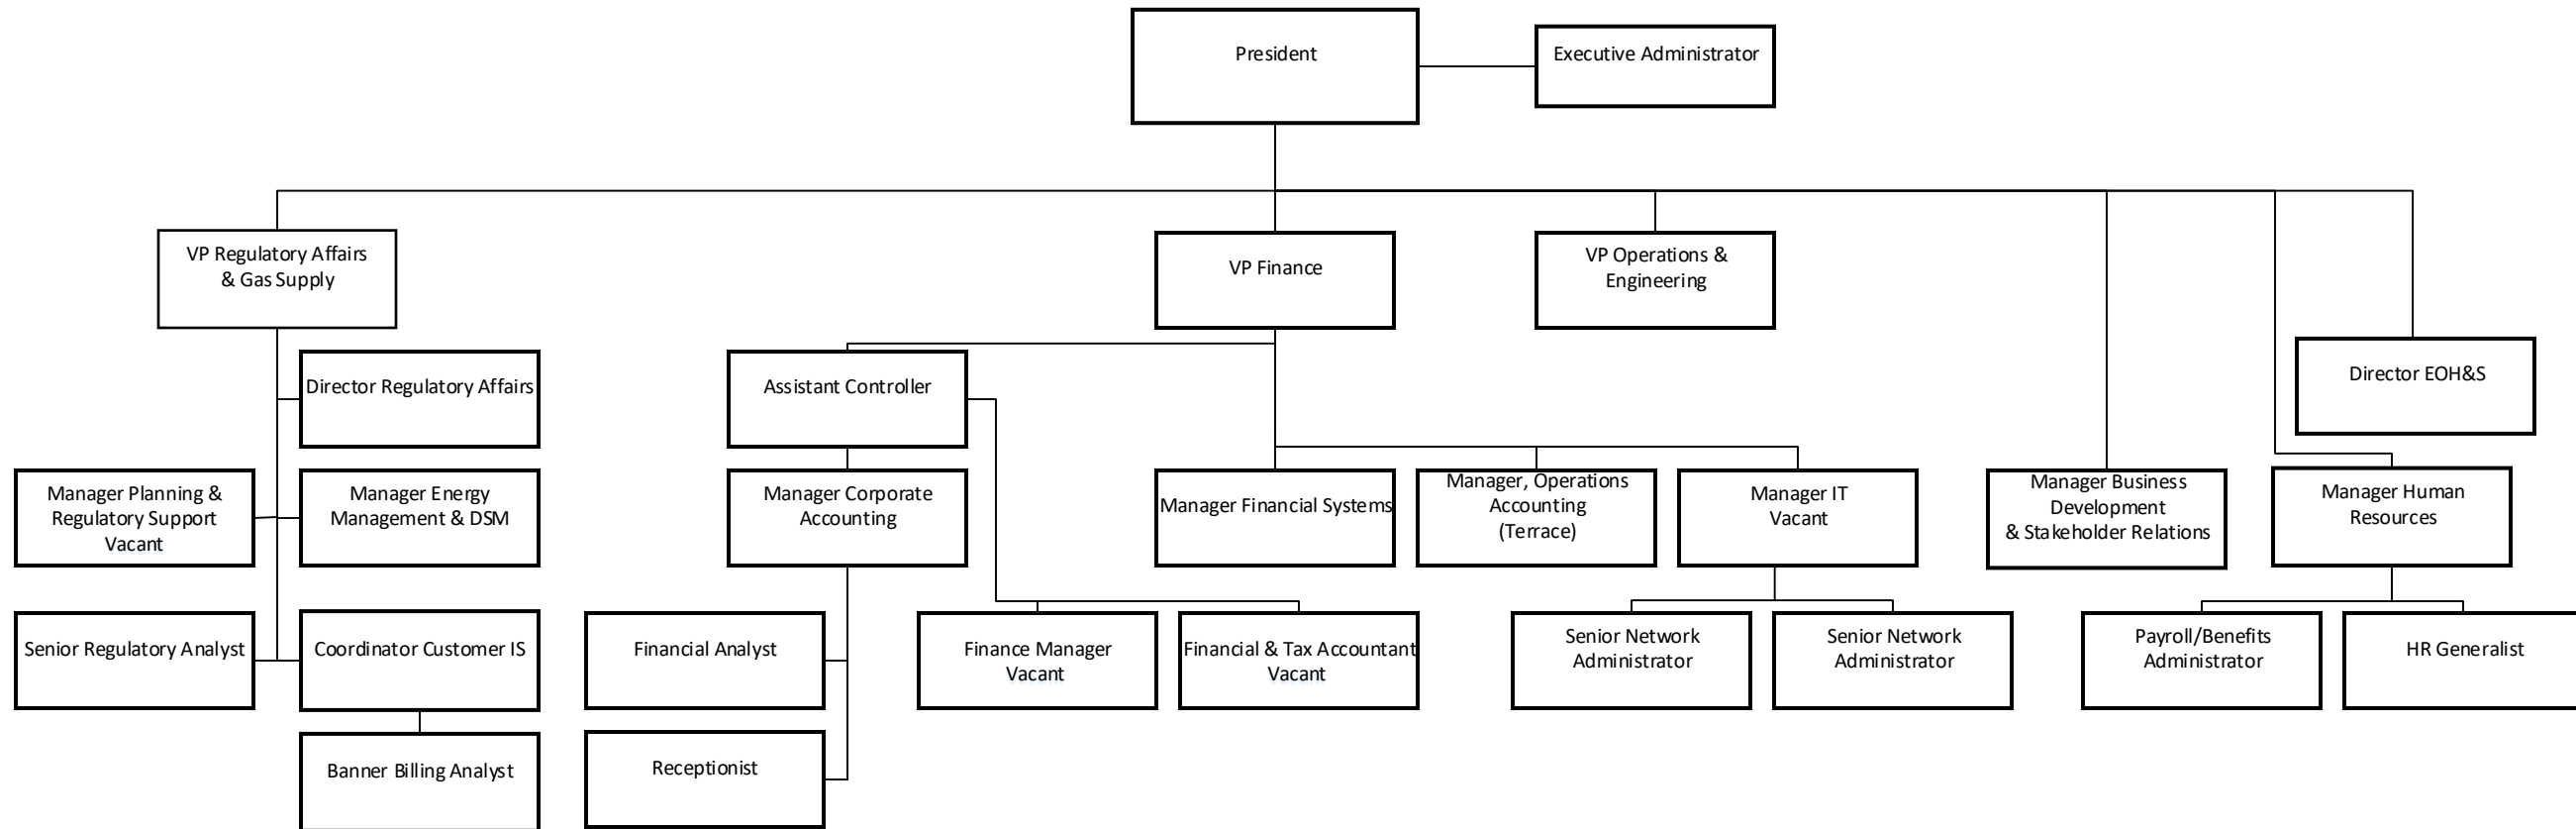

PNG Vancouver Organizational Structure

November 16, 2017

PNG Operations & Engineering Organizational Structure

CST = Customer Service Technician (Gas Fitter)
 CSR = Customer Service Representative
 O&C = Operations & Construction
 Msmt = Measurement