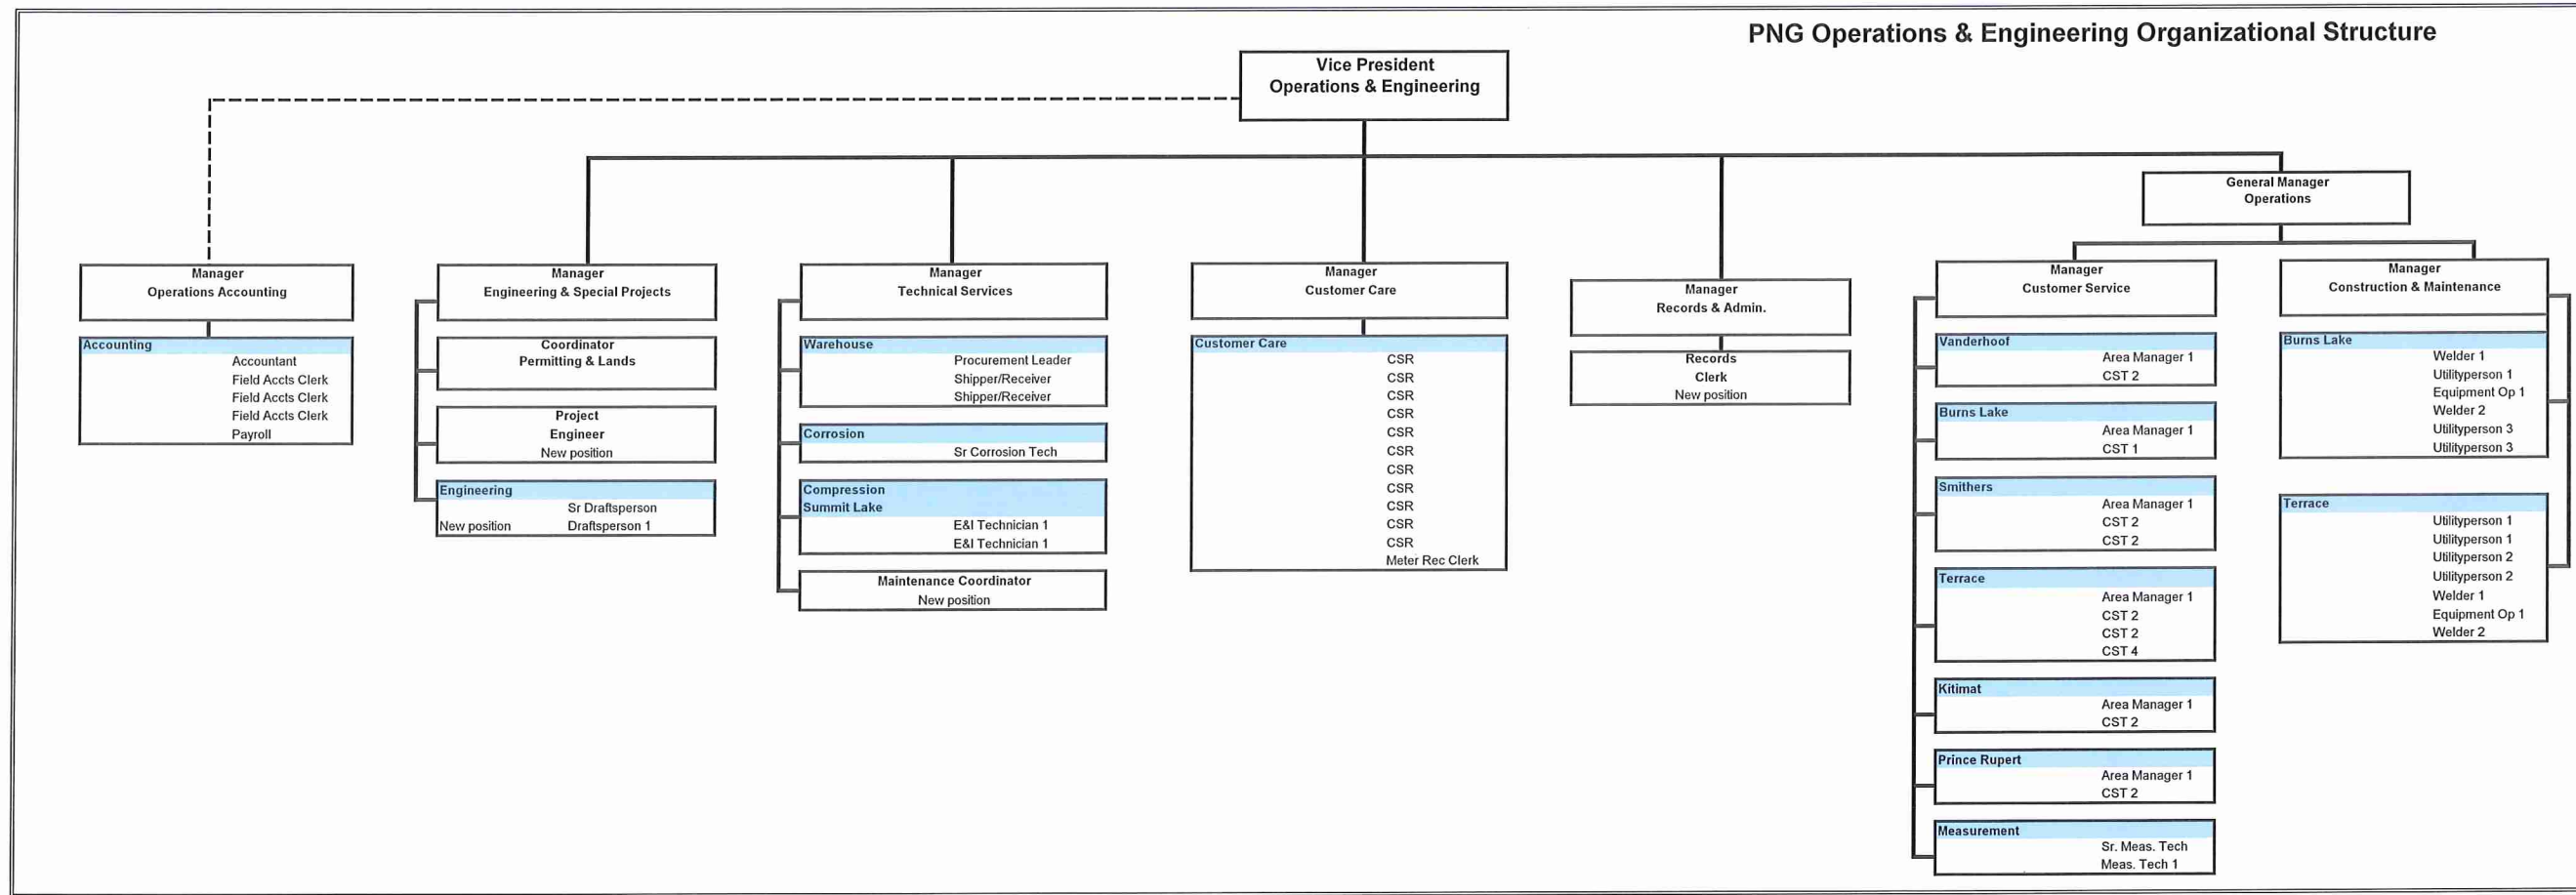

PNG Vancouver Organizational Structure

November 16, 2017

PNG Operations & Engineering Organizational Structure

CST = Customer Service Technician (Gas Fitter)
 CSR = Customer Service Representative
 O&C = Operations & Construction
 Msmt = Measurement